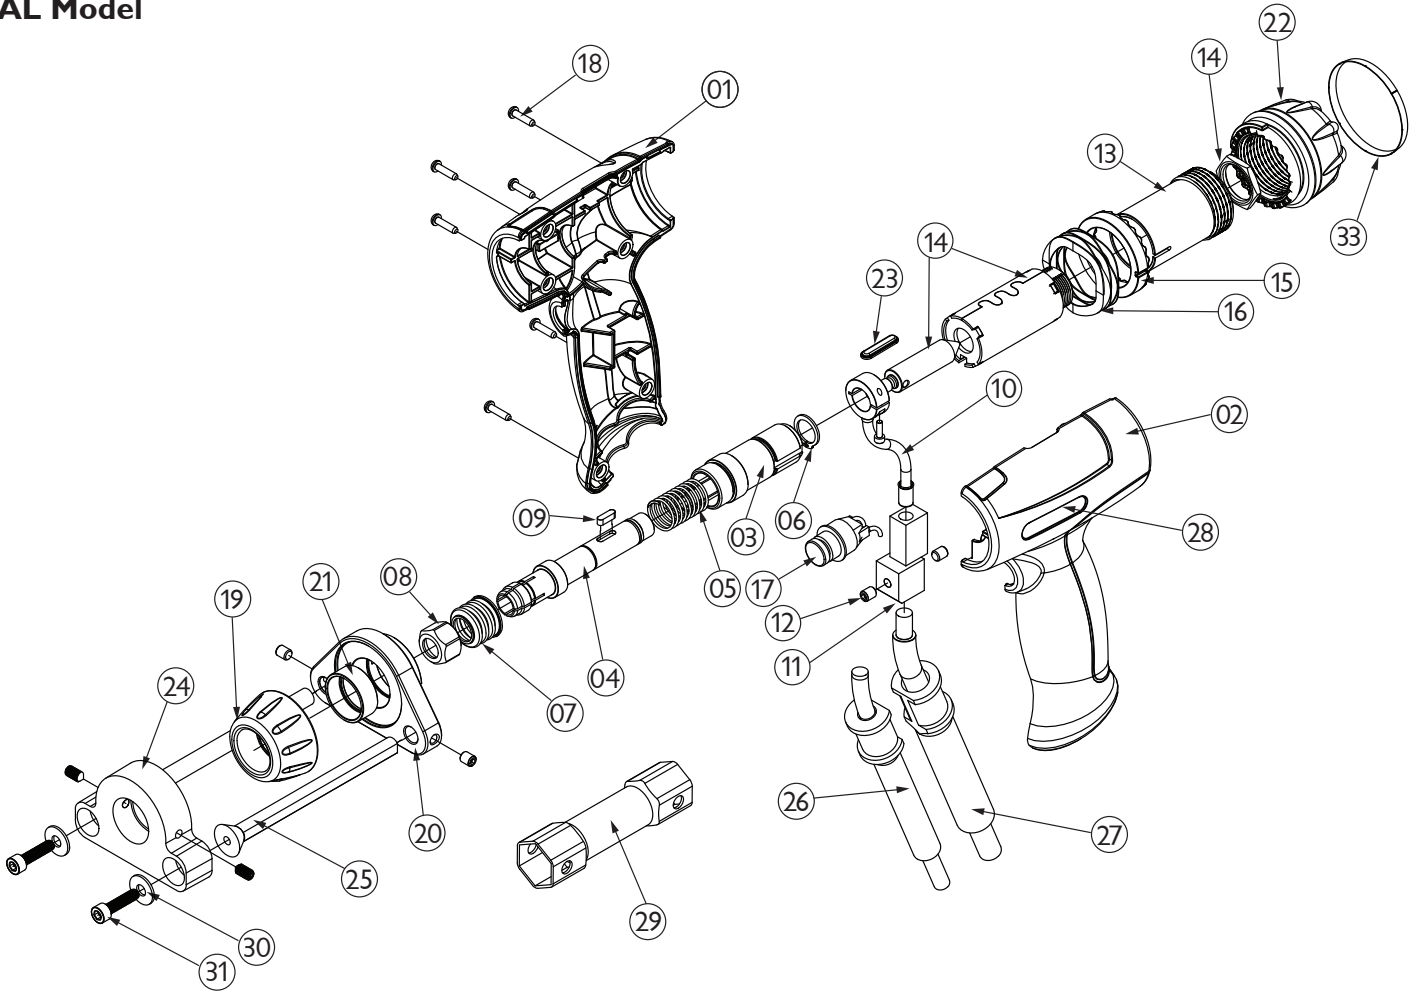

Section 6

Parts List

AL Model

AL Weld Tool Part Numbers				
		Control Connector		
		Screw	R&S	Hubble
Weld Connector	Cam lok	GRGAC-09	GRG2C-09	GRG8C-09T
	Dinse	GRGAW-09	GRG2W-09	GRG8W-09T

	Control Connector			Weld Connector	
	Screw	R&S	Hubble	Cam Lok	Dinse
Connector Only	CSS4AM	CRS4AM	CHB2AM	CCL1/0AMB	CDN01AMB
Cable Assembly	CC2BA-10	CC1B2-10	CC1B6-10	CW1VC-09	CW1VW-09

Section 6

Parts List

AL Model

Item	Description	Part Number
01	Weld Tool Body Right Side	GRB1
02	Weld Tool Body Left Side	GRB2
03	Spindle Bearing Assembly	GRM15
04	Spindle	GRM80
05	Gap Tool Main Spring	GRM23
06	Retaining Ring	GRM81
07	Bellows	GRM14
08	Collet Nut	GRM13
09	Key	GRM83
10	Internal Weld Cable Assembly	GRE30
11	Weld Cable Anchor	GRM32
12	Cup Point Set Screw M5X6	SSC5-6CP
13	Solenoid Sleeve	GRM42
14	Gap Solenoid with Nut	GRE4
15	Clutch	GRM40
16	Clutch Spring	GRM11
17	Trigger Switch	GAE1
18	Thread Forming Screw M3-12	TFC3-12ZP
19	Face Plate Nut	GRB17
20	Face Plate	GRM87
21	Face Plate Insulator	GRM88
22	Gap Adjust Knob	GRB32
23	Plug	GRB4
24	Small Foot	FTSJ
25	Leg	L31-7
26	Control Cable Screw Style	CC2BA-10
27	Weld Cable Assembly	CWIVC-09
28	Body Decal	GRD5
29	Collet Nut Wrench	GRM12
30	#10 Steel Lock Washer Zinc Plt.	WLC19ZP
31	10-32 X 3/4 SHCS Leg Screw	SHC19F-75
32	Ferrule Grip 1/4" (optional)	G25
	Ferrule Grip 5/16" (optional)	G31
	Ferrule Grip 3/8" (optional)	G37
33	Rear Knob Decal (not shown)	GRD108
	Body Decal Left (not shown)	GRD106
	Body Decal Right (not shown)	GRD107