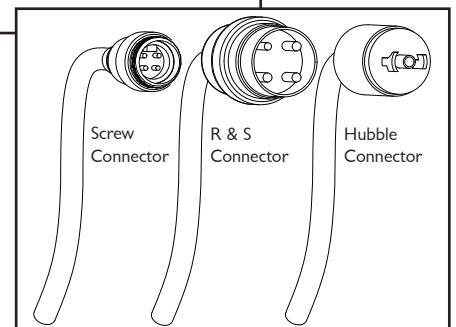

Section 6

Parts List

AL Model

AL Weld Tool Part Numbers				
		Control Connector		
		Screw	R&S	Hubble
Weld Connector	Cam lok	GRGAC-09	GRG2C-09	GRG8C-09T
	Dinse	GRGAW-09	GRG2W-09	GRG8W-09T

	Control Connector			Weld Connector	
	Screw	R&S	Hubble	Cam Lok	Dinse
Connector Only	CSS4AM	CRS4AM	CHB2AM	CCL1/0AMB	CDN01AMB
Cable Assembly	CC2BA-10	CC1B2-10	CC1B6-10	CW1VC-09	CW1VW-09

Section 6

Parts List

AL Model

Item	Description	Part Number
01	Weld Tool Body Right Side	GRB1
02	Weld Tool Body Left Side	GRB2
03	Spindle Bearing Assembly	GRM15
04	Spindle	GRM80
05	Gap Tool Main Spring	GRM23
06	Retaining Ring	GRM81
07	Bellows	GRM14
08	Collet Nut	GRM13
09	Key	GRM83
10	Internal Weld Cable Assembly	GRE30
11	Weld Cable Anchor	GRM32
12	Cup Point Set Screw M5X6	SSC5-6CP
13	Solenoid Sleeve	GRM42
14	Gap Solenoid with Nut	GRE4
15	Clutch	GRM40
16	Clutch Spring	GRM11
17	Trigger Switch	GAE1
18	Thread Forming Screw M3-12	TFC3-12ZP
19	Face Plate Nut	GRB17
20	Face Plate	GRM87
21	Face Plate Insulator	GRM88
22	Gap Adjust Knob	GRB32
23	Plug	GRB4
24	Small Foot	FTSJ
25	Leg	L31-7
26	Control Cable Screw Style	CC2BA-10
27	Weld Cable Assembly	CWIVC-09
28	Body Decal	GRD5
29	Collet Nut Wrench	GRM12
30	#10 Steel Lock Washer Zinc Plt.	WLC19ZP
31	10-32 X 3/4 SHCS Leg Screw	SHC19F-75
32	Ferrule Grip 1/4" (optional)	G25
	Ferrule Grip 5/16" (optional)	G31
	Ferrule Grip 3/8" (optional)	G37
33	Rear Knob Decal (not shown)	GRD108
	Body Decal Left (not shown)	GRD106
	Body Decal Right (not shown)	GRD107