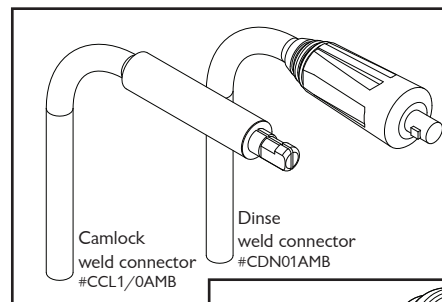

Section 6

Parts List

AL Model

AL Weld Tool Part Numbers				
		Control Connector		
		Screw	R&S	Hubble
Weld Connector	Cam lok	GRGAC-09	GRG2C-09	GRG8C-09T
	Dinse	GRGAW-09	GRG2W-09	GRG8W-09T

	Control Connector			Weld Connector	
	Screw	R&S	Hubble	Cam Lok	Dinse
Connector Only	CSS4AM	CRS4AM	CHB2AM	CCL1/0AMB	CDN01AMB
Cable Assembly	CC2BA-10	CC1B2-10	CC1B6-10	CW1VC-09	CW1VW-09

Section 6

Parts List

AL Model

Item	Description	Part Number
01	Weld Tool Body Right Side	GRB1
02	Weld Tool Body Left Side	GRB2
03	Spindle Bearing Assembly	GRM15
04	Spindle	GRM80
05	Gap Tool Main Spring	GRM23
06	Retaining Ring	GRM81
07	Bellows	GRM14
08	Collet Nut	GRM13
09	Key	GRM83
10	Internal Weld Cable Assembly	GRE30
11	Weld Cable Anchor	GRM32
12	Cup Point Set Screw M5X6	SSC5-6CP
13	Solenoid Sleeve	GRM42
14	Gap Solenoid with Nut	GRE4
15	Clutch	GRM40
16	Clutch Spring	GRM11
17	Trigger Switch	GAE1
18	Thread Forming Screw M3-12	TFC3-12ZP
19	Face Plate Nut	GRB17
20	Face Plate	GRM87
21	Face Plate Insulator	GRM88
22	Gap Adjust Knob	GRB32
23	Plug	GRB4
24	Small Foot	FTSJ
25	Leg	L31-7
26	Control Cable Screw Style	CC2BA-10
27	Weld Cable Assembly	CWIVC-09
28	Body Decal	GRD5
29	Collet Nut Wrench	GRM12
30	#10 Steel Lock Washer Zinc Plt.	WLC19ZP
31	10-32 X 3/4 SHCS Leg Screw	SHC19F-75
32	Ferrule Grip 1/4" (optional)	G25
	Ferrule Grip 5/16" (optional)	G31
	Ferrule Grip 3/8" (optional)	G37
33	Rear Knob Decal (not shown)	GRD108
	Body Decal Left (not shown)	GRD106
	Body Decal Right (not shown)	GRD107